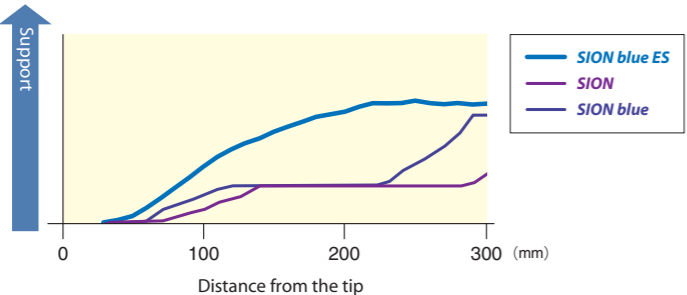

Supportive Front line guidewire

ASAHI SION blue ES

PTCA GUIDE WIRE

An extra support type wire joins the line-up of ASAHI SION Series.
A wire that stabilizes the guide catheter for stress-free device delivery.

Characteristics

- **Contribute to a stable device delivery**
  Well balanced reinforced shaft enhances guiding catheter disengagement during device delivery.
- **Inherits the maneuverability of SION TECC**
  Usable as a frontline guide wire with easy control for branch selection and minimal loss of steerability in tortuous vessels.

Support

Stable device delivery by improving shaft reinforce.