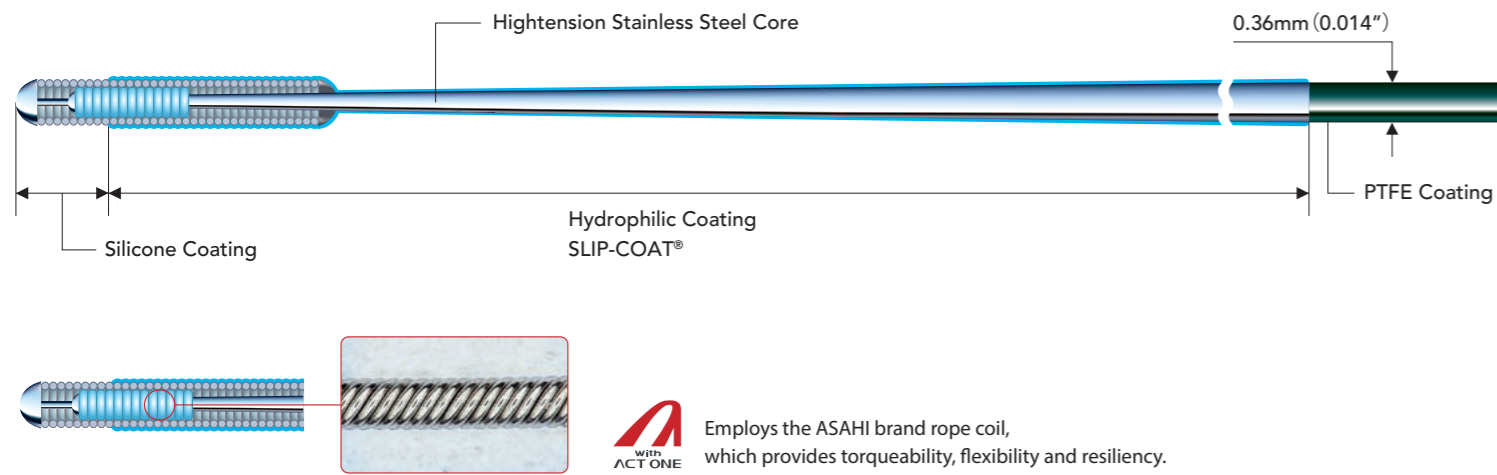

Structure & Ordering Information

Product	Catalog No.	Diameter	Usable Length	Coil Length	Radiopaque Length	Tip Shape	Tip Load
ASAHI SION blue ES	AHW14R017S	0.36mm (0.014inch)	190cm	8.5cm	3cm	Straight	0.5gf
	AHW14R017J	0.36mm (0.014inch)	190cm	8.5cm	3cm	J	0.5gf
	AHW14R317S	0.36mm (0.014inch)	300cm	8.5cm	3cm	Straight	0.5gf
	AHW14R317J	0.36mm (0.014inch)	300cm	8.5cm	3cm	J	0.5gf

ASAHI SION blue ES

PTCA GUIDE WIRE

Not all shapes and sizes are available in all markets. Please check availability with your sales representative. Coated with SLIP-COAT® coating.

© 2016 ASAHI INTECC CO., LTD. *ASAHI*, *SION* and *ACT ONE* are trademarks or registered trademarks of ASAHI INTECC CO., LTD. in Japan and other countries.

PTCA GUIDE WIRE

An extra support type wire joins the line-up of ASAHI SION Series.
A wire that stabilizes the guide catheter for stress-free device delivery.

Characteristics

- Contribute to a stable device delivery**
 Well balanced reinforced shaft enhances guiding catheter disengagement during device delivery.
- Inherits the maneuverability of SION TECC**
 Usable as a frontline guide wire with easy control for branch selection and minimal loss of steerability in tortuous vessels.

Support

Stable device delivery by improving shaft reinforce.

All the data were obtained by company standardized test, which may differ from industry standardized tests.
All the data do not guarantee that all devices have exactly the same performance with the samples used for tests.